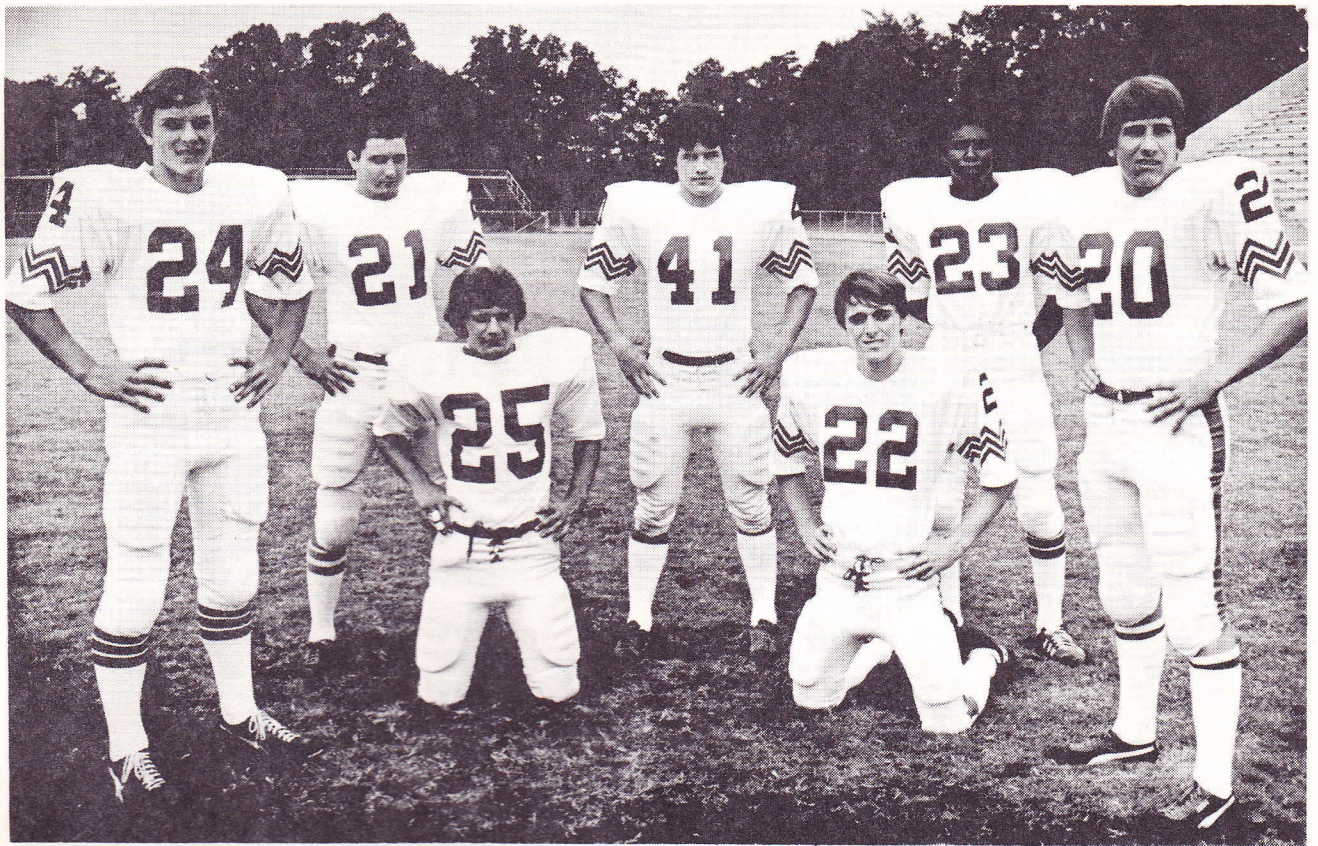

RAIDER HALFBACKS - Kneeling, Brent Stewart, Keith Stone. Standing, left to right, John Lewis, Jerry Auten, Donnie James, Dennis Isles, and Terry Boyles.

1500

-Compliments of-

SUANNE FLORIST & GIFTS

Serving Belmont and Mt. Holly

1118 S. Main Street - Mt. Holly
Telephone - 827-4698 *28170*

1500

Lineberger's Grading and Paving

Asphalt Driveways and Parking Lot
All Types of Grading
Sand, Stone and Gravel
Jim Lineberger
PHONE 263-8597
STANLEY, N.C. - *28164*

1500

SOMETHING SPECIAL IN AUTOMOTIVE SERVICE

We do it right... or we do it over

Tire & Batteries
Wheel Alignment
Brake Service
Engine Tune-Up
Shock Absorbers
Mufflers & Exhaust Systems

210 Wilkinson Blvd.
Belmont, N.C.
Phone 825-3386

1500

Faul & Crymes

INCORPORATED

POST OFFICE BOX 239
CHARLOTTE, N. C. 28201